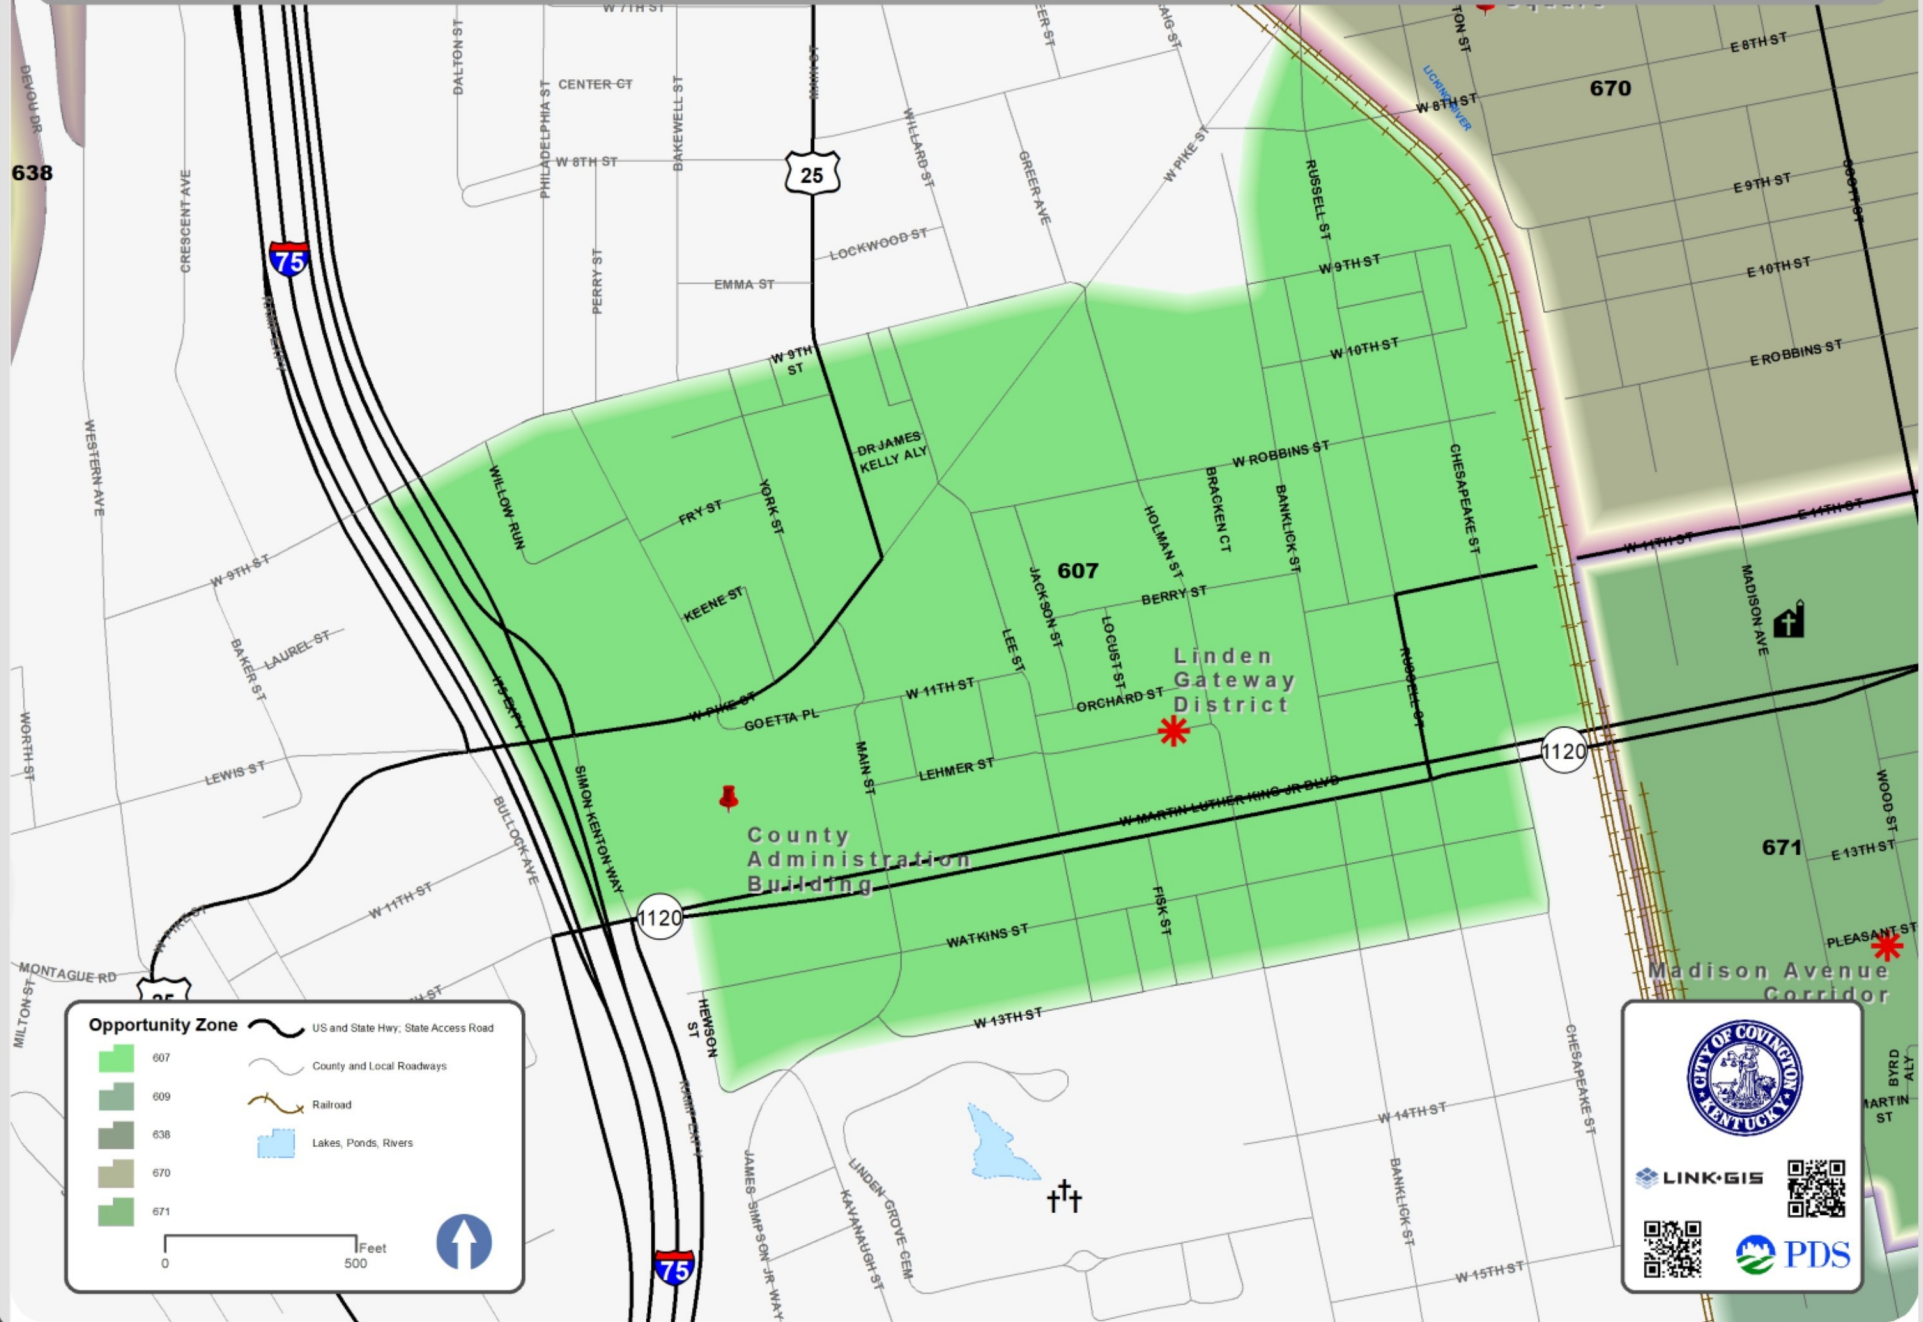

# Covington Opportunity Zones - 607

**Opportunity Zone**

- 607
- 609
- 638
- 670
- 671

US and State Hwy, State Access Road  
 County and Local Roadways  
 Railroad  
 Lakes, Ponds, Rivers

0 500 Feet

**CITY OF COVINGTON  
KENTUCKY**

LINK GIS

PDS