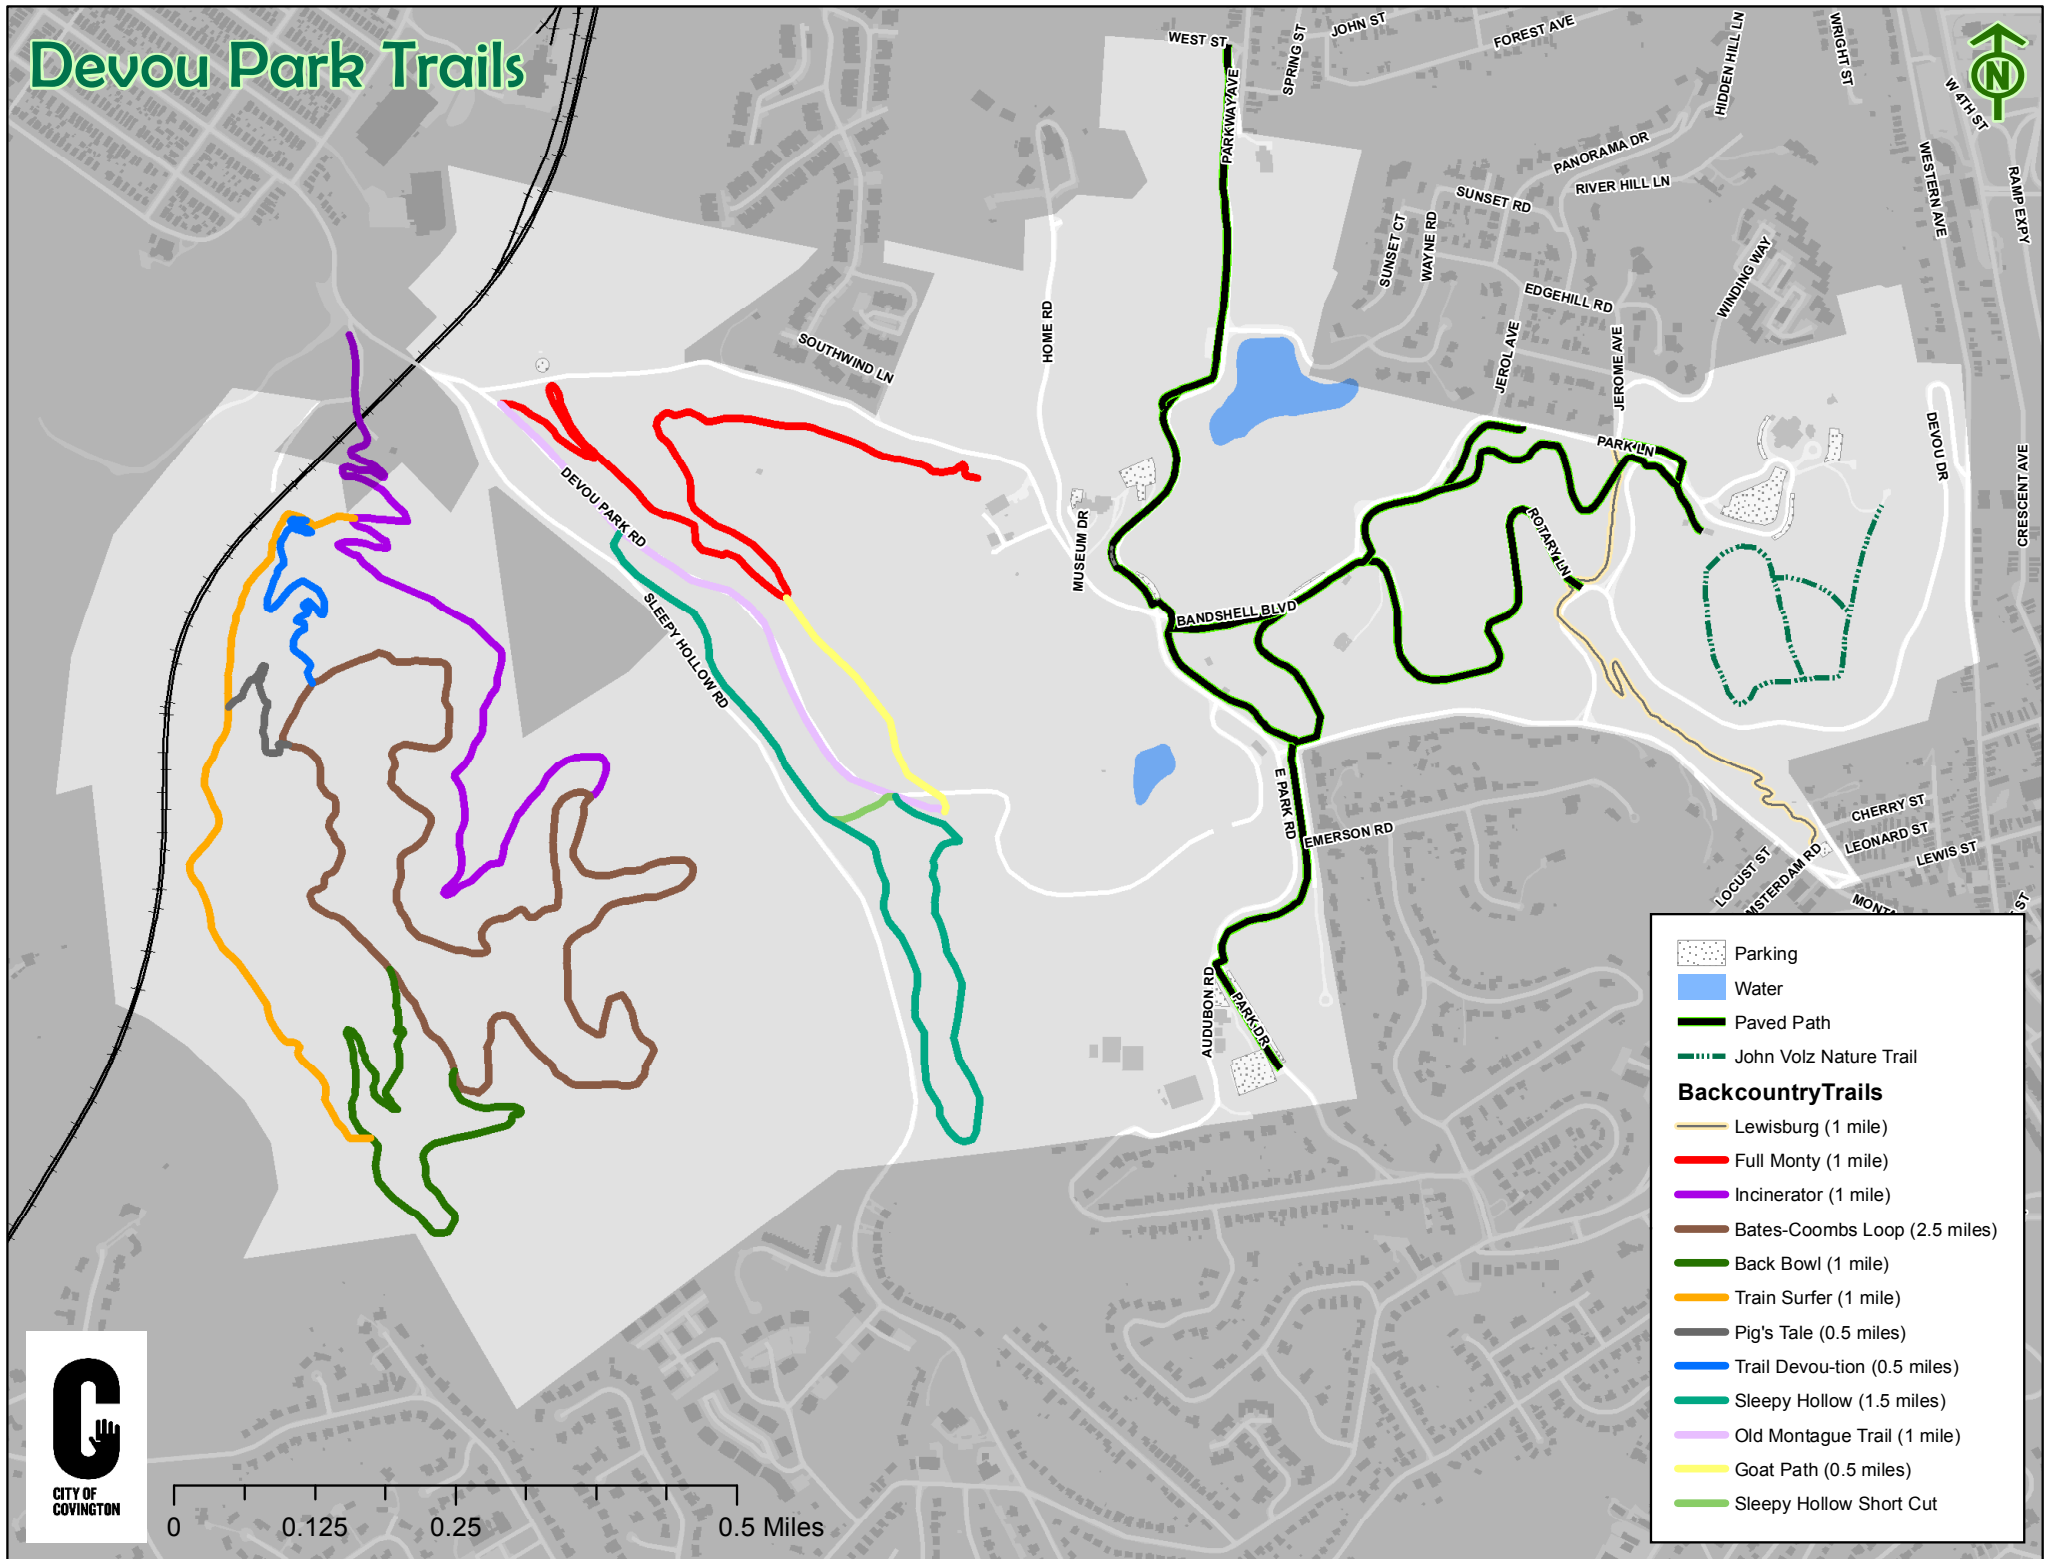

Devou Park Trails

- Parking
- Water
- Paved Path
- John Volz Nature Trail
- Backcountry Trails**
- Lewisburg (1 mile)
- Full Monty (1 mile)
- Incinerator (1 mile)
- Bates-Coombs Loop (2.5 miles)
- Back Bowl (1 mile)
- Train Surfer (1 mile)
- Pig's Tale (0.5 miles)
- Trail Devou-tion (0.5 miles)
- Sleepy Hollow (1.5 miles)
- Old Montague Trail (1 mile)
- Goat Path (0.5 miles)
- Sleepy Hollow Short Cut