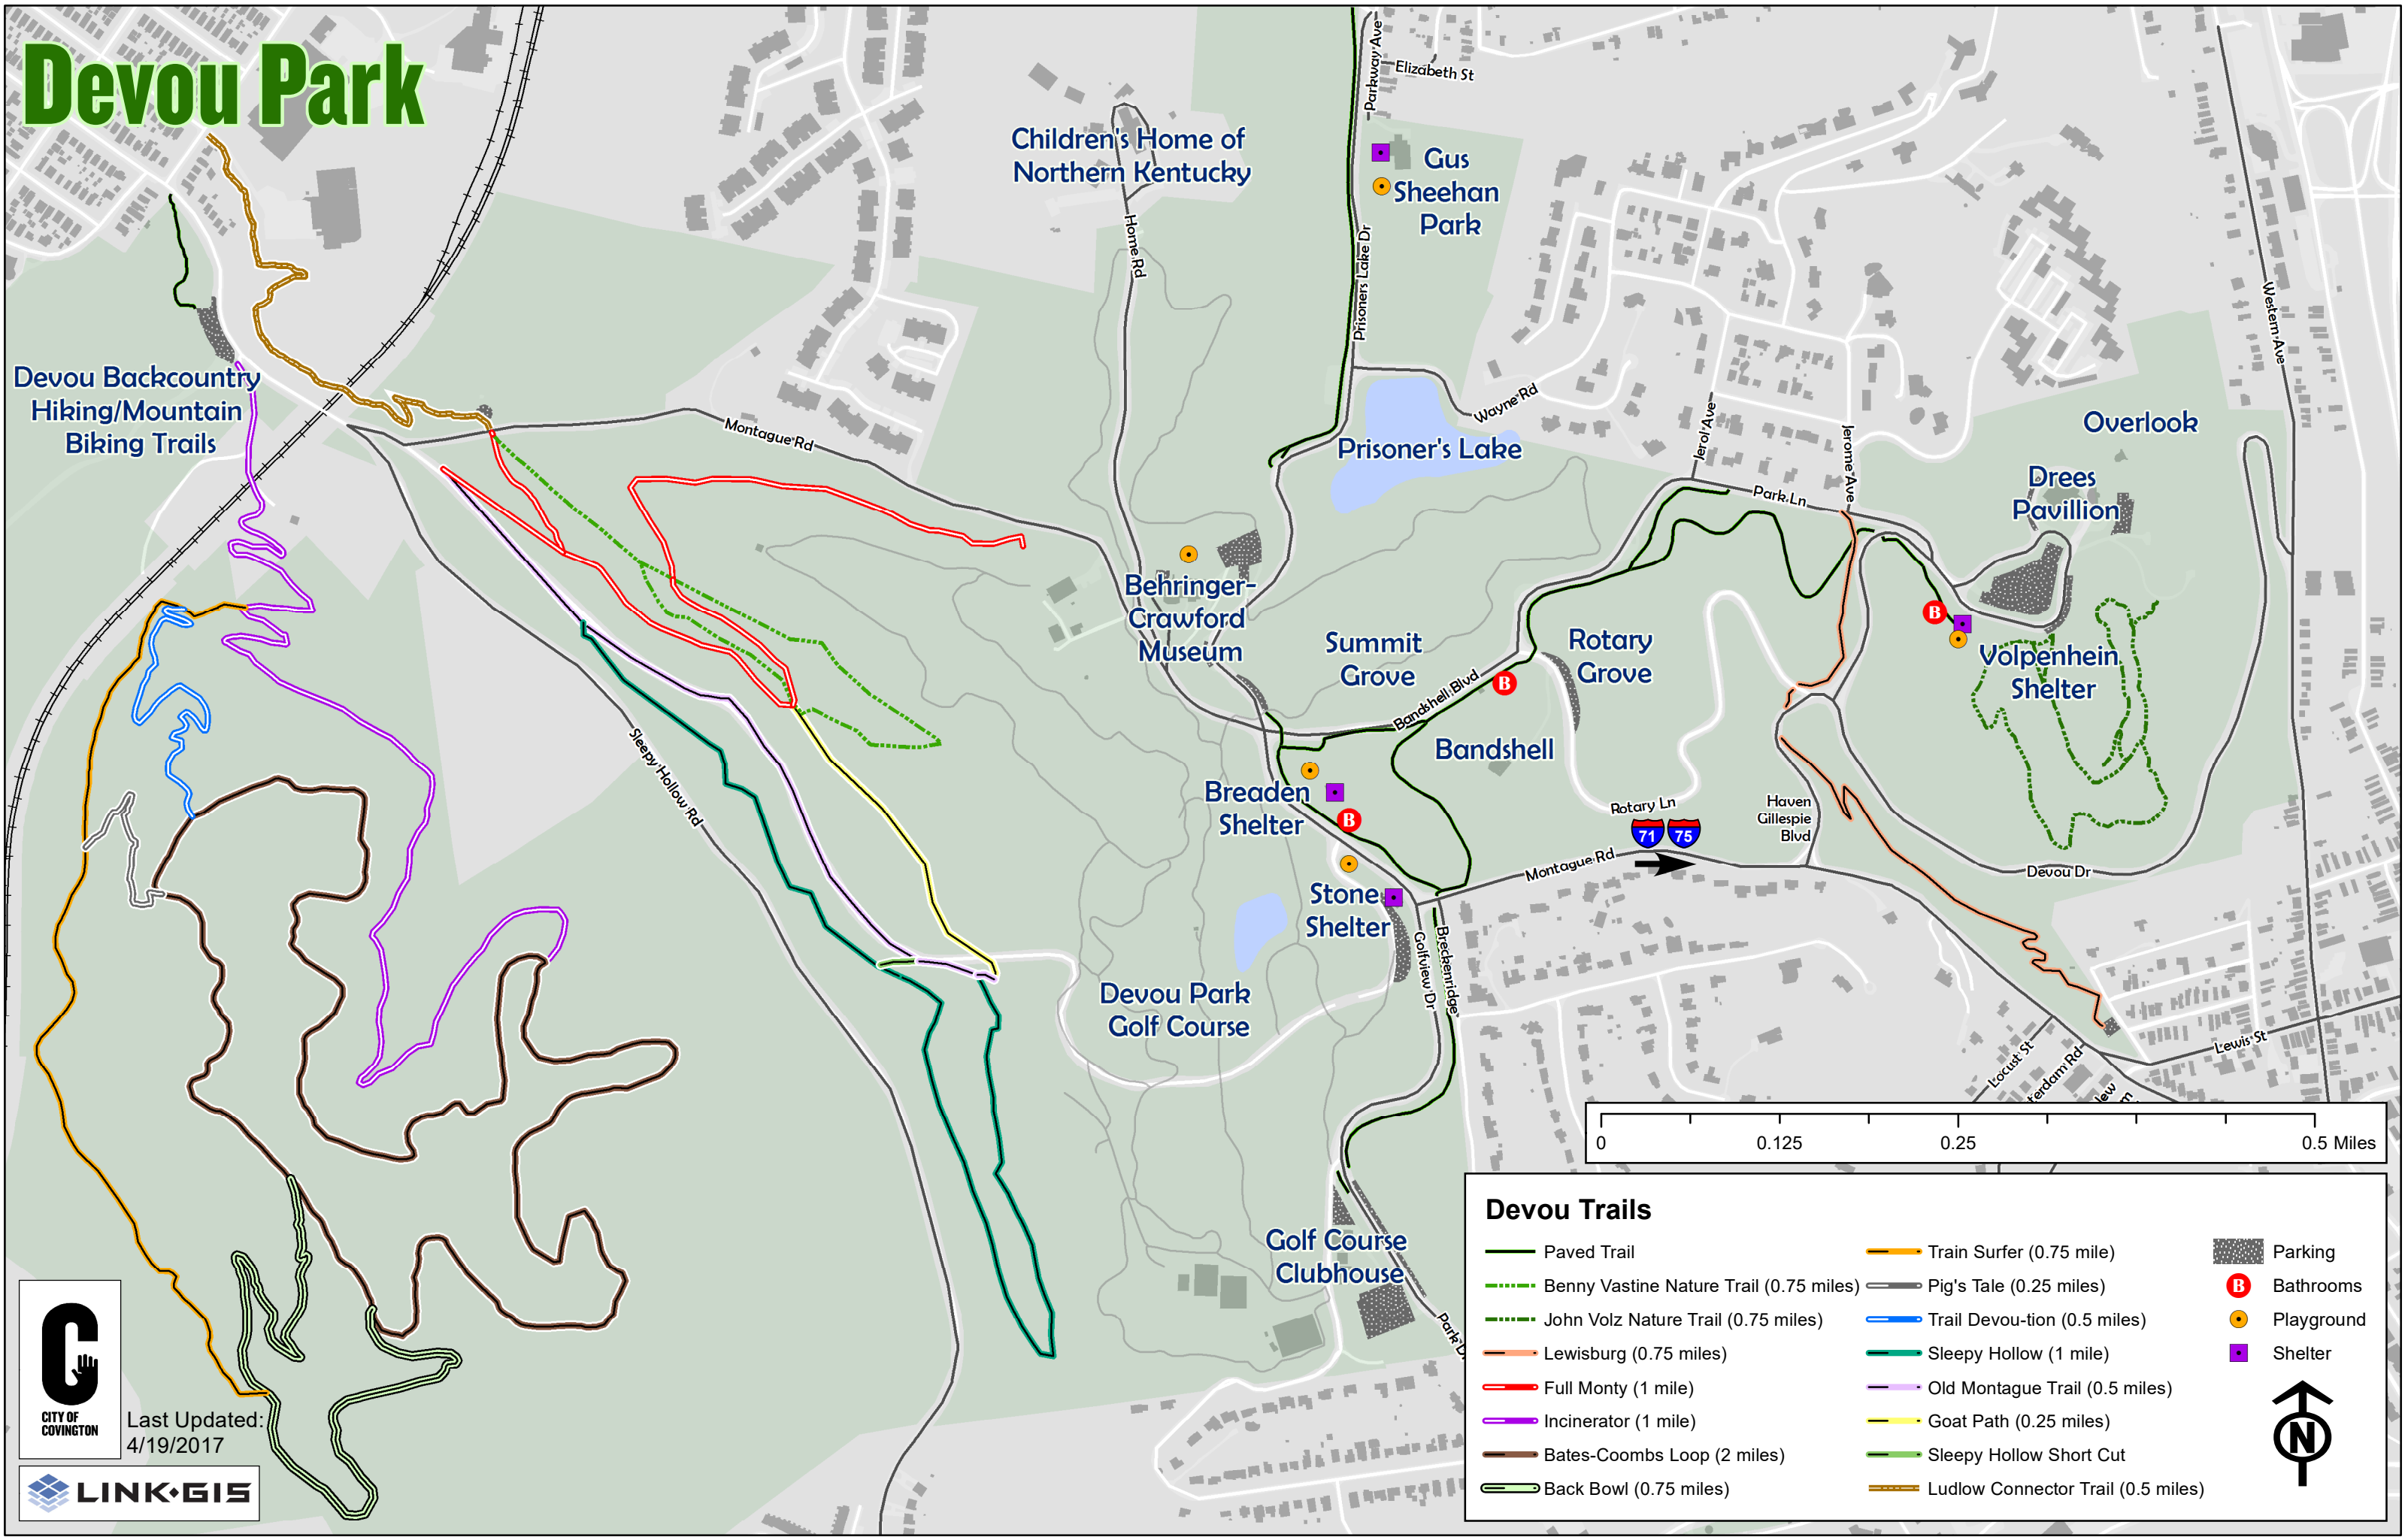

# Devou Park

Devou Backcountry  
Hiking/Mountain  
Biking Trails

**Devou Trails**

Paved Trail	Train Surfer (0.75 mile)	Parking
Benny Vastine Nature Trail (0.75 miles)	Pig's Tale (0.25 miles)	Bathrooms
John Volz Nature Trail (0.75 miles)	Trail Devou-tion (0.5 miles)	Playground
Lewisburg (0.75 miles)	Sleepy Hollow (1 mile)	Shelter
Full Monty (1 mile)	Old Montague Trail (0.5 miles)	
Incinerator (1 mile)	Goat Path (0.25 miles)	
Bates-Coombs Loop (2 miles)	Sleepy Hollow Short Cut	
Back Bowl (0.75 miles)	Ludlow Connector Trail (0.5 miles)	

City of Covington

Last Updated:  
4/19/2017